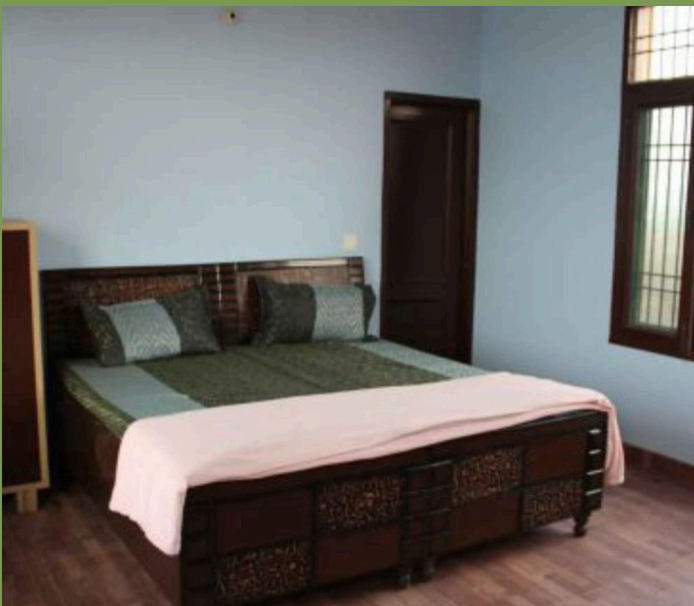

Comfortable Living Spaces

- **Well-Maintained Dormitories:** Spacious, clean, and air-conditioned dormitories designed to ensure restful sleep and a comfortable stay for all trainees.
- **Dedicated Housekeeping Staff:** Professional housekeeping ensures living spaces remain hygienic and well-maintained at all times.
- **Round-the-Clock Warden:** A resident warden is available 24/7 to oversee the safety, discipline, and well-being of all students.